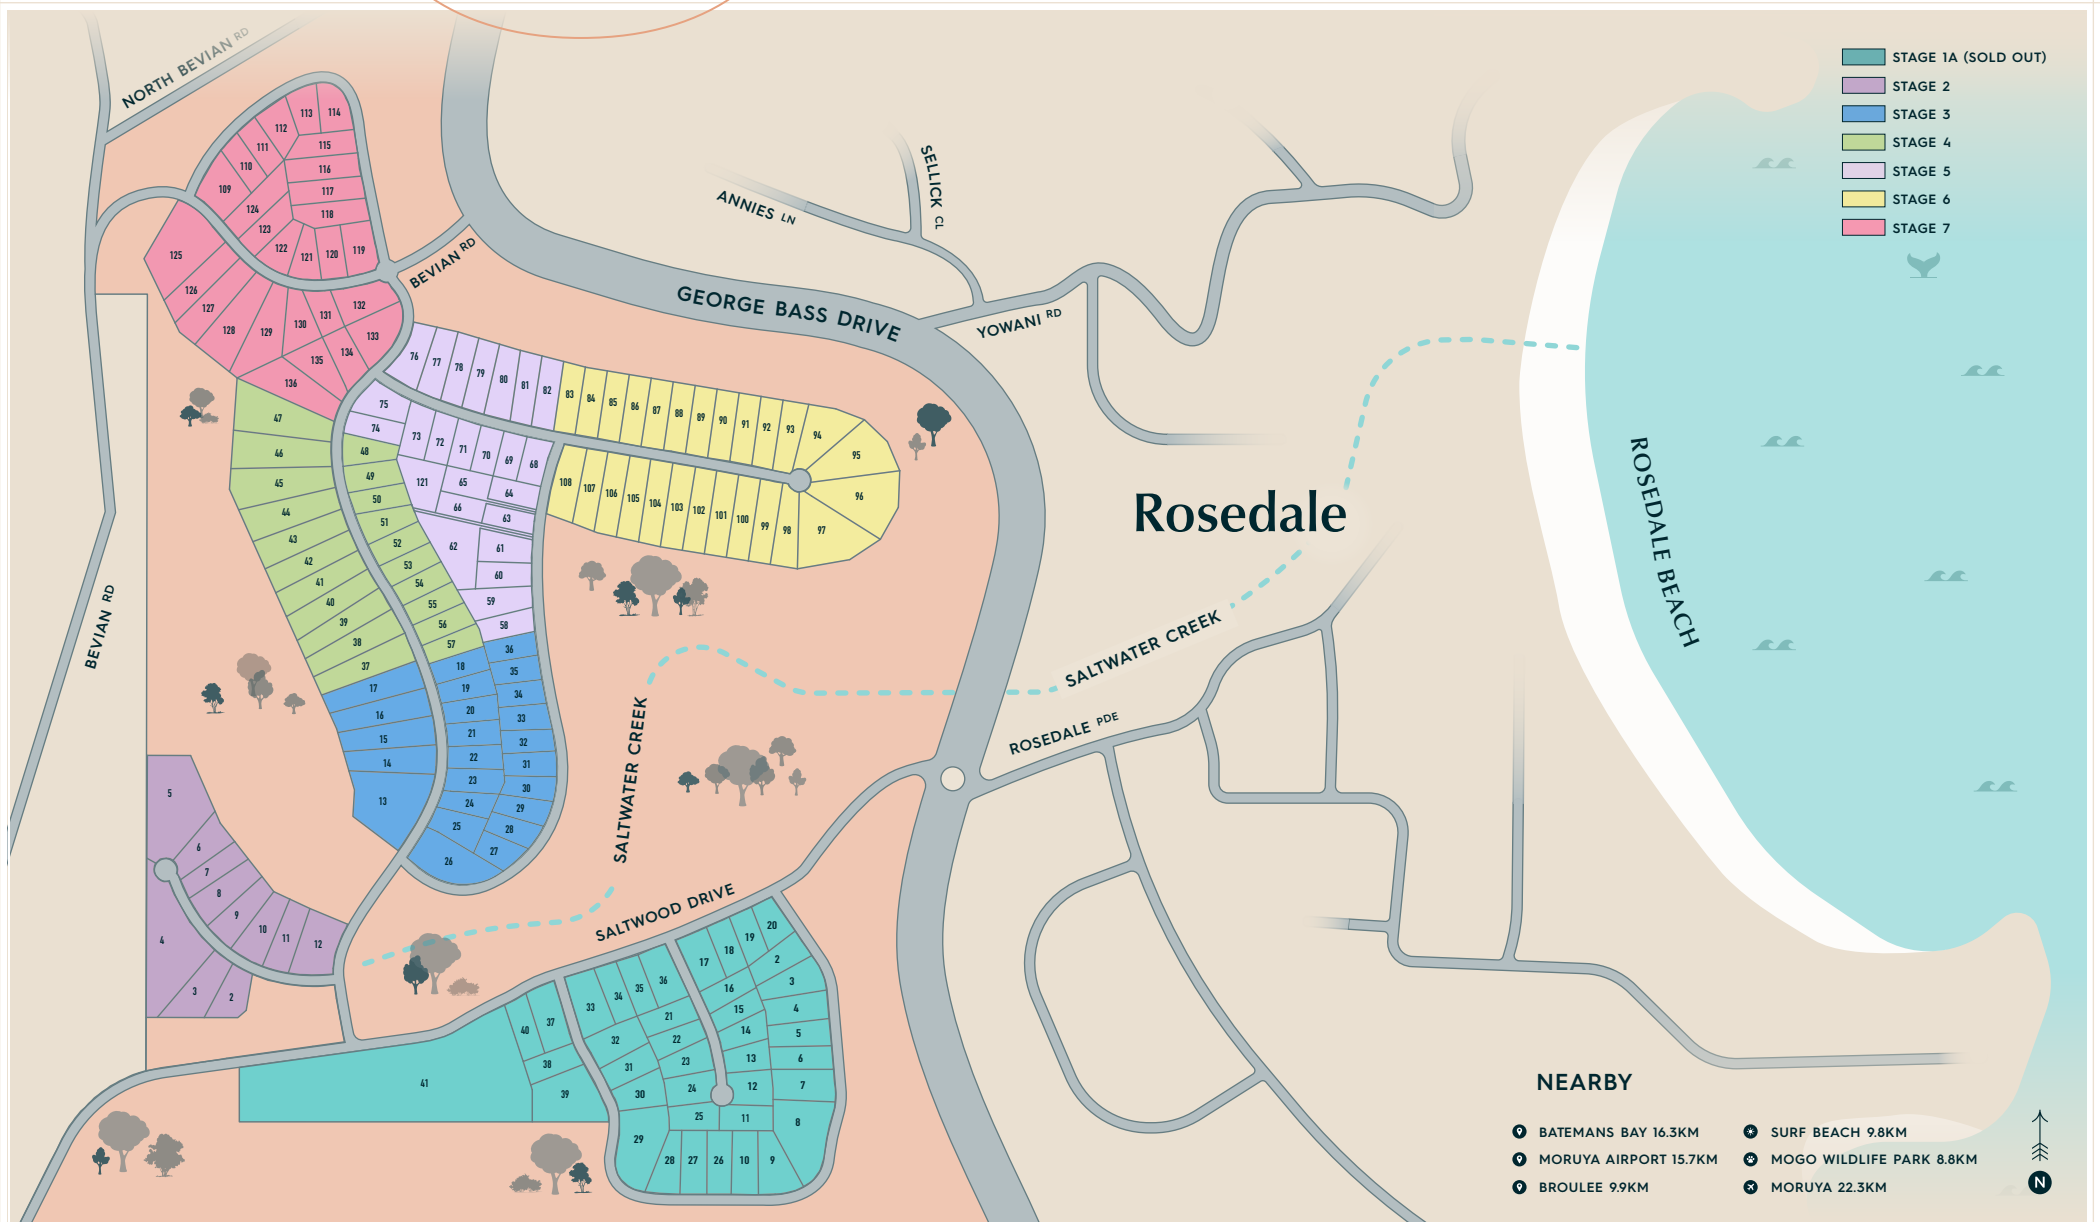

ROSEDALE

SALTWOOD MASTERPLAN

5TH COAST